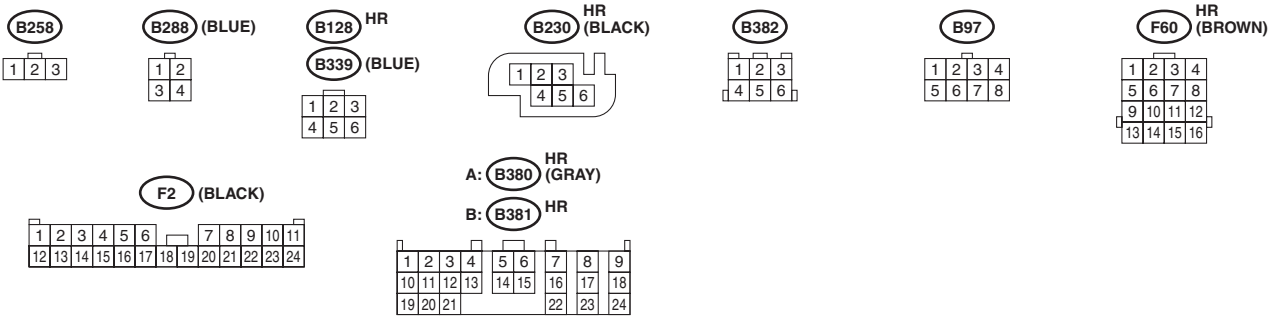

Driver's Control Center Differential Control System

WIRING SYSTEM

WI-05625