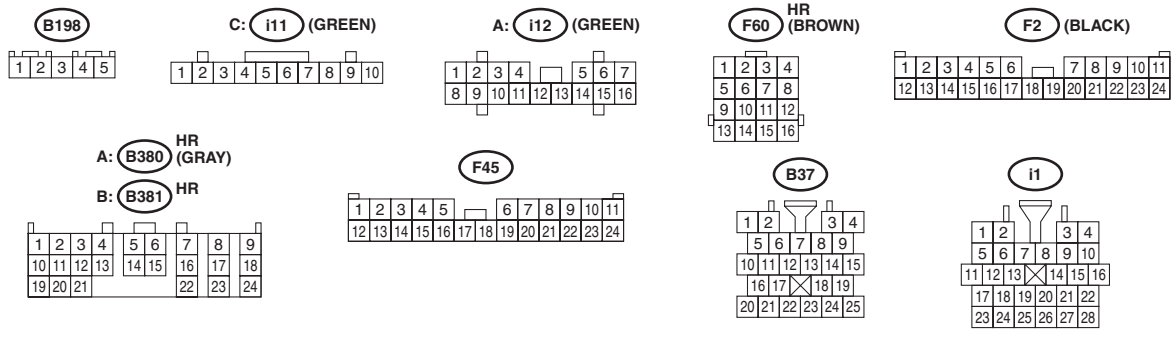

## 48. Driver's Control Center Differential Control System

### A: WIRING DIAGRAM

WI-05624