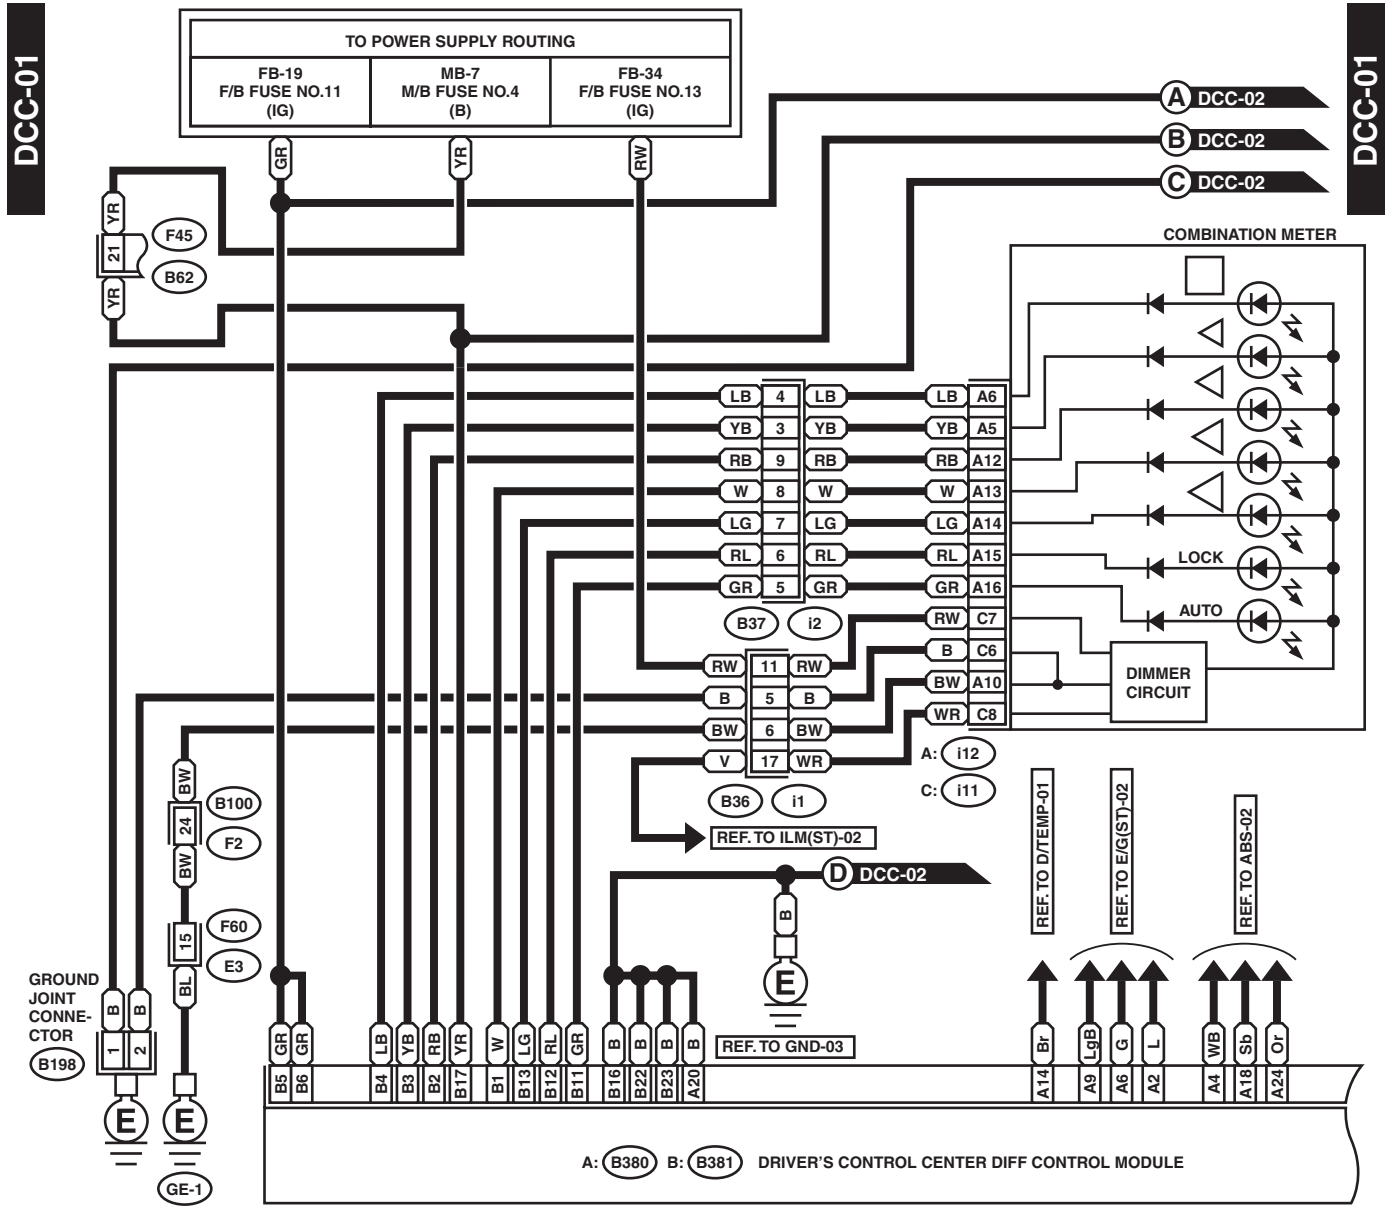

## 48. Driver's Control Center Differential Control System

### A: WIRING DIAGRAM

WI-05624

# Driver's Control Center Differential Control System

WIRING SYSTEM

WI-05625